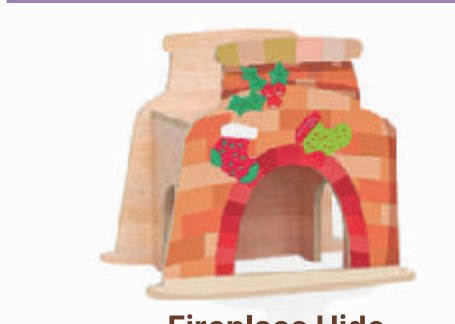

Fireplace Hide

Dimensions: 17.5*13.2*15.4cm

Materials: Basswood

SKU: R-55

UPC: 850030338457